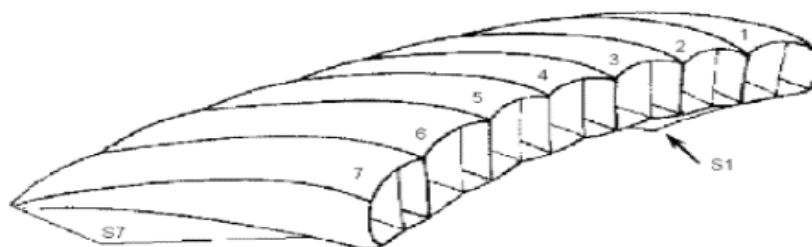

FLiK	PRICE	CELL NUMBER	COLOUR	OTHER OPTIONS
FLiK 182	\$1500			
FLiK 200	\$1500	STABILIZER 1		HTC- Standard- NO, 30%- ADD \$200, All ADD\$220
FLiK 220	\$1500	1		Ribs- Match- Standard, Custom- ADD \$55
FLiK 242	\$1600	2		Multi- 2 line- \$110, 4 line- \$220
FLiK 266	\$1600	3		Color coded line tabs: ADD \$50
FLiK 280	\$1600	4 CENTER		5-th upper control line- ADD\$ 40
FLiK 293	\$1700	5		Slider: Small hole, Large hole, Sail
FLiK 308	\$1700	6		Black lines- ADD \$ 88
FLiK 322	\$1800	7		Vtec options: 1 of 7- \$110, 2 of 7- \$229.90, 3 of 7- \$301.40, 4 of 7- \$385, 5 of 7- \$459.80
FLiK 354	\$1800	STABILIZER 7		<u>TOTAL:</u>

<p>F-111 colors: Black, Navy, Royal, Marine, Gray, Red, Sky Blue, Neon Purple (magenta), Gold, Yellow, Kelly Green, Jade, Blackberry (dark purple). Neon Yellow, Neon Orange, Neon Green limited availability, call. Color availability and prices subject to change without notice</p>	<p>Standard canopy includes: Stainless steel, connector links, link Covers, black lines, red Tail Gate, Friendly lines, large mesh Slider, Tail Pocket and Tail Gate.</p>	<p>HTS (Hybrid Top Surface). This option places ZP fabric on the forward 1/3 of the top surface. HTS provides better lift, most noticeable during a flare.</p> <p>The Multi use a total of 4 or 2 (new modified Multi) lifting points instead of just 1 bridle attachment.</p> <p>Vtec stands for Vent Technology - bottom surface vents that allow air to enter the airfoil, immediately after line stretch, resulting in a quicker pressurization of the airfoil.</p>
---	---	---